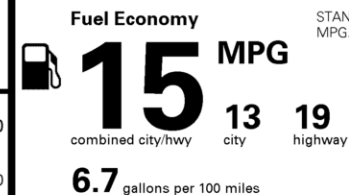

+For more information, see retailer, owner's
manual or www.INFINITIUSA.com/intouch/
important-information
++Replaces standard equipment if applicable

Manufacturer's Suggested
Retail Base Price: $68,600.00

Options Included by Manufacturer
THEATER PACKAGE 2,150.00

22-INCH TIRE AND WHEEL PACKAGE 2,800.00

22-inch forged aluminum-alloy wheels++
275/50R22 H-rated all-season tires++

PROASSIST PACKAGE 2,550.00

Intelligent Cruise Control (ICC)++
Distance Control Assist (DCA)
Backup Collision Intervention (BCI)
Lane Departure Warning (LDW)
Lane Departure Prevention (LDP)
Blind Spot Warning (BSW)
Blind Spot Intervention® (BSI)

INFINITI RADIANT ILLUMINATED
KICK PLATES++ 485.00

ROOF RAIL CROSS BARS 410.00

CARGO PACKAGE 295.00

Carpeted cargo mat, cargo net
& first aid kit

ALL SEASON PACKAGE 355.00

All-season floor mats &
cargo protector

PREMIUM PAINT 500.00

INFINITI WIFI 465.00

DESTINATION CHARGES 1,395.00

Total* $80,005.00

EPA DOT Fuel Economy and Environment

You spend
$8,000
more in fuel costs
over 5 years
compared to the
average new vehicle.

Annual fuel cost
$3,000