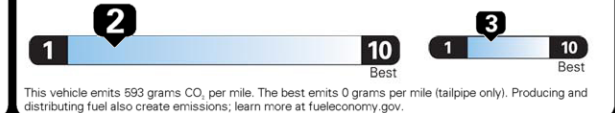

Fuel Economy & Greenhouse Gas Rating (tailpipe only) Smog Rating (tailpipe only)

fuelconomy.gov

Calculate personalized estimates and compare vehicles

GOVERNMENT 5-STAR SAFETY RATINGS

DELIVERY

Overall Vehicle Score

★★★★★

Frontal

Driver

★★★

Crash

Passenger

★★★★

Side

Front seat

★★★★★

Crash

Rear seat

★★★★★

Based on the risk of injury in a side impact.

Rollover

★★★

Star ratings range from 1 to 5 stars (★★★★★) with 5 being the highest.

Source: National Highway Traffic Safety Administration (NHTSA)

www.safercar.gov or 1-888-327-4236

TOTAL OWNERSHIP EXPERIENCE

Every Infiniti Vehicle includes Infiniti's:

- 4-Year/60,000 Mile Basic Limited Warranty Coverage **
- 6-Year/70,000 Mile Powertrain Limited Warranty Coverage **
- 7-Year/Unlimited Mileage Corrosion Limited Warranty Coverage **
- 24-hour Roadside Assistance **
- Complimentary Service Loan Car ***

VEHICLE COLORS:

EXT: CHAMPAGNE QUART
INT: GRAPHITE

FINAL ASSEMBLY POINT:
LOS ANGELES

TRANSPORT METHOD:
TRUCK

DEALER:

RICKENBAUGH INFINITI
5900 GATEWAY COURT
DACONO CO
80514

VIN: JN8AZ2NE1K9238565

EMS: 50 STATE EMISSIONS

MDL: 83219-238565 HAG-G

OPT: H-H01W01F01N10B92L92
L93E10H92C03S55

20190906224003A570558

**Not actual Monroney Label. Provided for informational purposes only. Vehicle features, pricing and other information subject to change, may vary from actual vehicle content and/or Monroney label description. While Nissan makes reasonable efforts to ensure accuracy of information, Nissan is not responsible for changes, errors or omissions. See actual vehicle and/or verify information in question with your Nissan dealer.